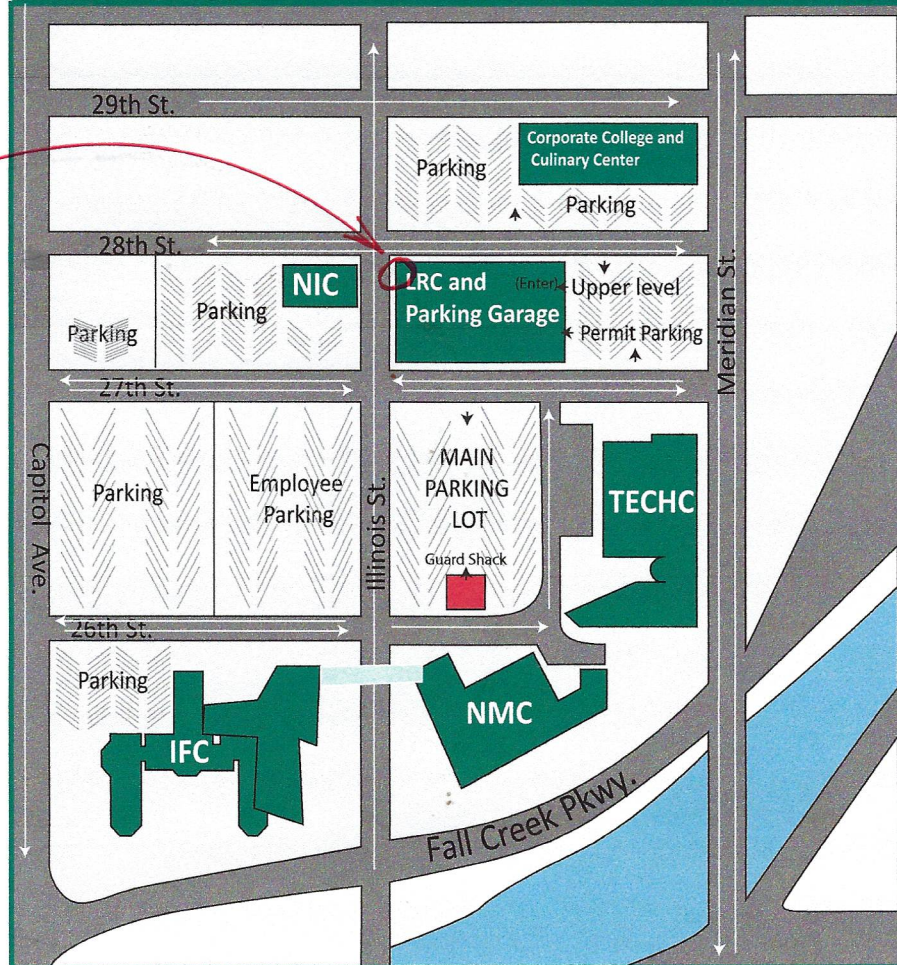

## DOWNTOWN INDIANAPOLIS CAMPUS

*Art sample drop-off parking is in the bus lane just outside the Art Gallery doors. An Indiana Artisan logo/sign will be visible, and we will be inside, ready to help.*

### **EWC - Automotive Technology Center**

1331 E. Washington St.  
Indianapolis, IN 46202

### **IFC - Illinois Fall Creek Center**

2535 N. Capitol Ave.  
Indianapolis, IN 46208

### **LRC - Julia M. Carson Learning Resource Center**

2725 North Illinois St.  
Indianapolis, IN 46208  
Parking Garage is located on 2nd - 4th floors.